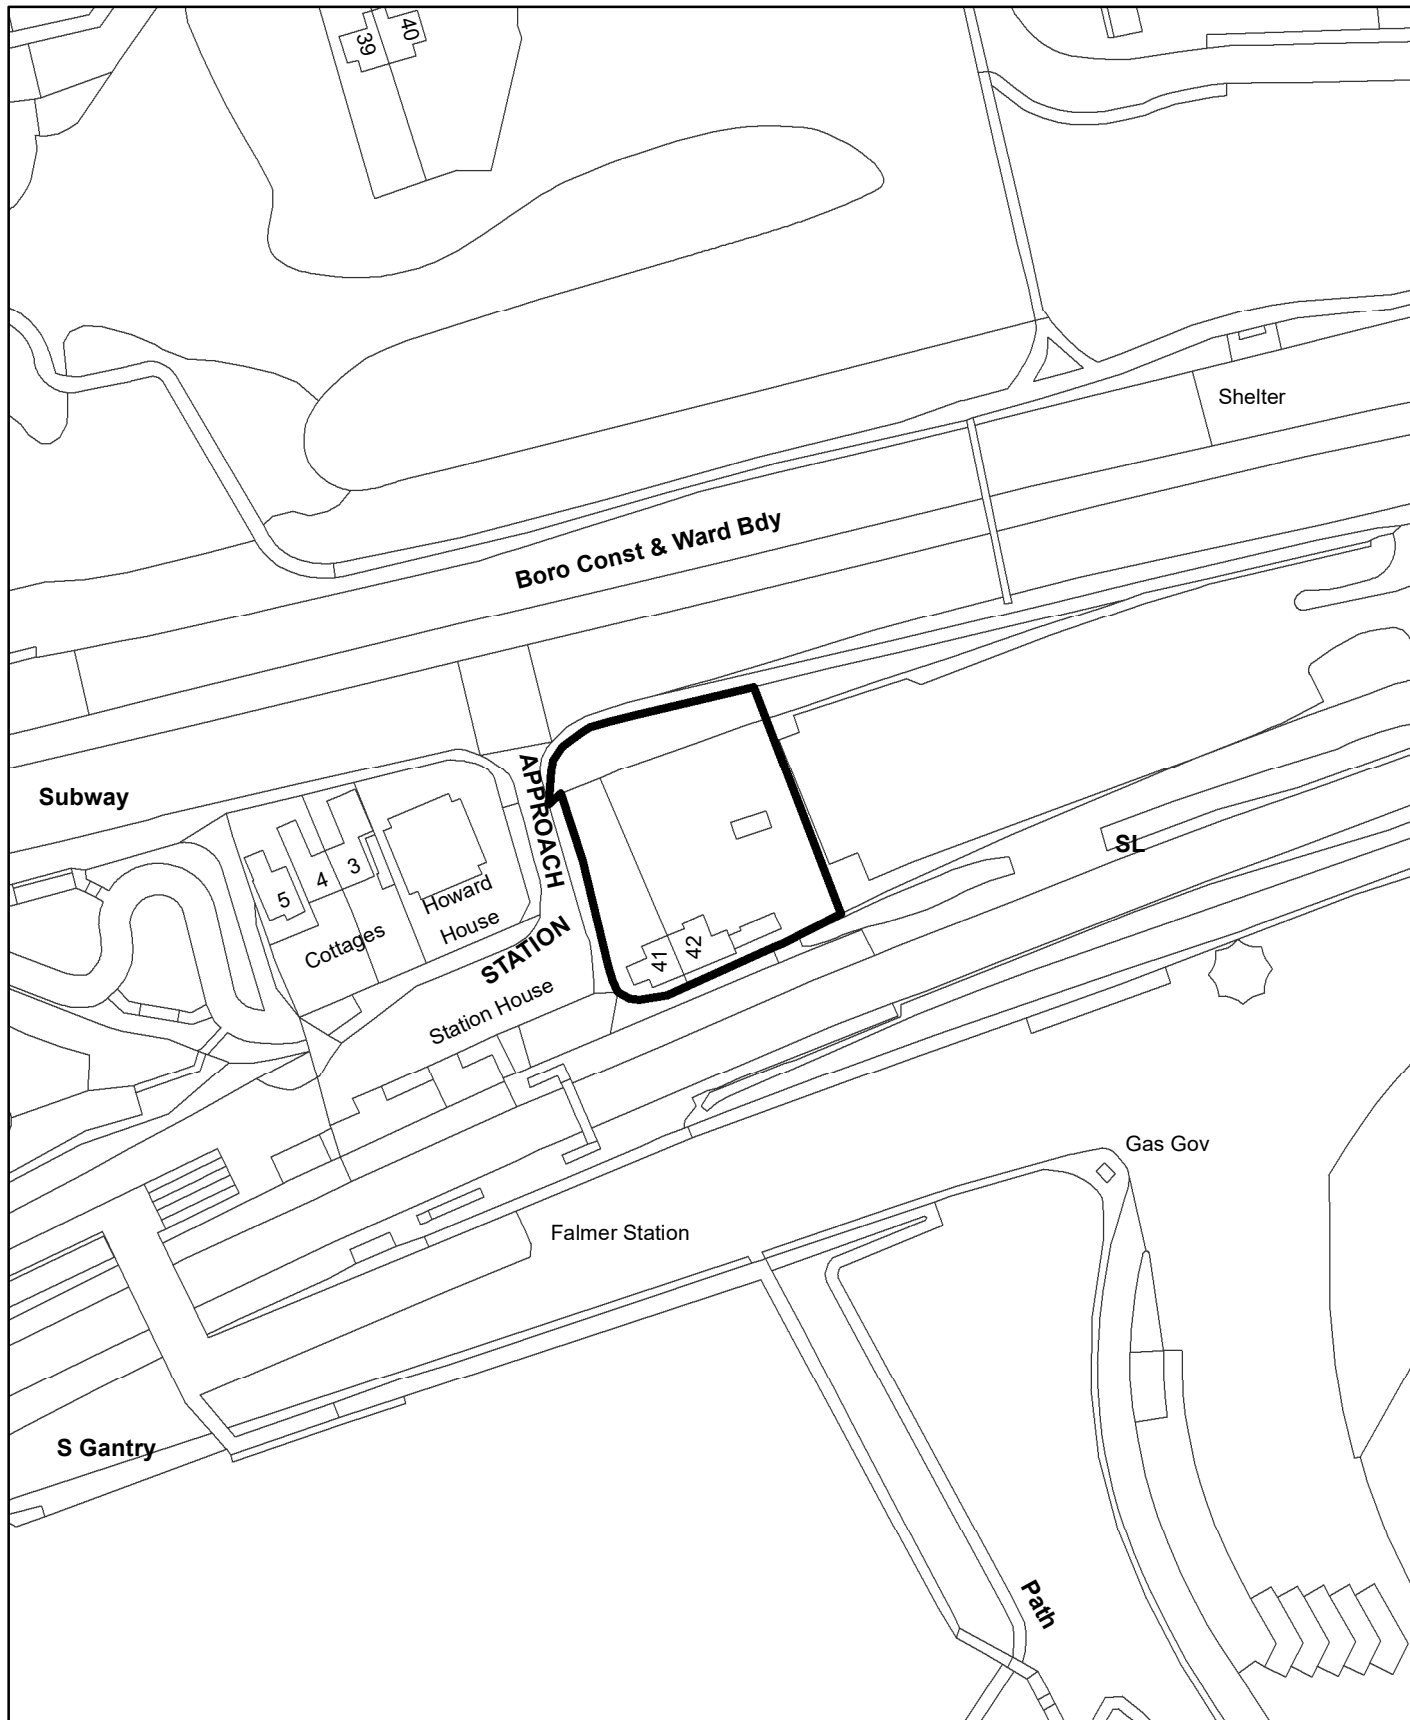

# BH2021 02709 - 41 and 42 Park Wall Farm Cottages

**Scale:** 1:1,250